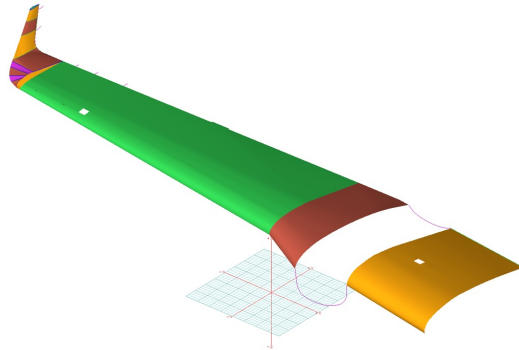

Tech Sheet: Dornier 228

(dornier-D228.pdf)

Covers, Plugs & HeatShields for the Dornier 228

Section 3: Plugs & Protection

Covers, Plugs & HeatShields for the Dornier 228

King Air Canopy/Nose Cover

Description	Part Number	Price
ENGINE INLET/EXHAUST PLUGS (set of 6)	D228-100	\$550.00

Section 4: Wing/Tail/Empennage Covers

The **Dornier 228 Wing Covers** are a perfect solution to protect your paint from sun damage and prevent winter frost, snow, ice buildup, and corrosion. They are made from Solution-Dyed Polyester or Acrylic *Sunbrella* and form-fit to slip around each wing tip, cover the entire upper surface of the wing and wrap around the leading and trailing edges. The covers secure under the wing with adjustable straps from the trailing edge to the leading edge. The wing covers can also attach to each other with adjustable straps at the leading and trailing edges of the wing under the belly of the plane. In some instances, cut-outs are made in the trailing edge of the wing covers to accommodate static wicks. We have the ability to also accommodate wing tip modifications, such as STOL kits, droop tips, and vortex generators. Wing covers are labeled LEFT and RIGHT for your convenience. Wing Covers are available for winter use or long-term, all-year use. A Hail Protection version can be made which incorporates very dense closed cell foam into the entire upper surface of the wing covers to help prevent hail damage. Although these covers are bulky, they do help protect your wing and control surfaces against small to medium-size hail.

Beech King Air Wing/Center Section Covers (3D Model)

Description	Part Number	Price
WING COVERS, outboard of nacelle, WINTER USE (set of 2)	D228-230	\$700.00
WING COVERS, inboard of nacelle, WINTER USE (set of 2)	D228-240	\$490.00